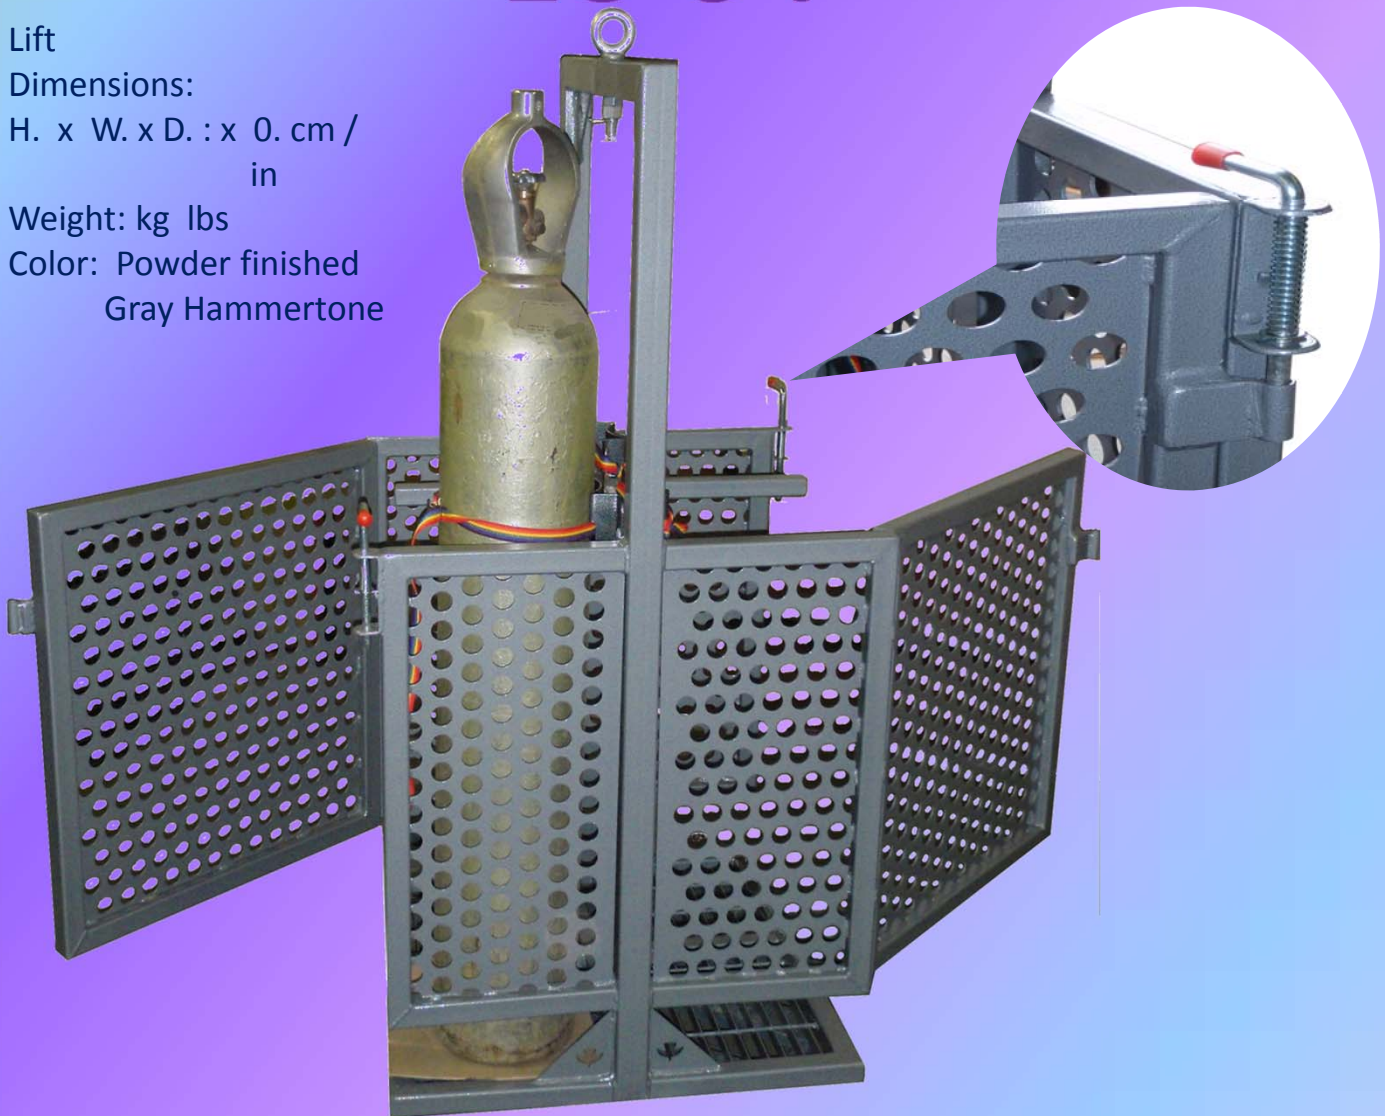

LC-04

Lift

Dimensions:

H. x W. x D. : x 0. cm /
in

Weight: kg lbs

Color: Powder finished
Gray Hammertone

****Cylinders references:**

B: 16.25" x 3" / 164 l / 5.8 cu ft weight: 1.25 kg / 2.7 lbs
D: 20.5" x 4.5" / 425 l / 15.0 cu ft weight: 2.5 kg / 5.6 lbs
E: 29.5" x 4.5" / 679 l / 24.0 cu ft weight: 3.5 kg / 7.8 lbs
G&G: 34" x 4.5" / 679 l 24.0 cu ft

M6: 16.25" x 3" / 164 l / 5.8 cu ft weight: 1.25 kg / 2.7 lbs
ML6: 2.25" x 4.5" / 170 l / 6.0 cu ft weight: 1.5 kg / 3.2 lbs
M7: 13.5" x 4.5" / 198 l / 7.8 cu ft weight: 1.6 kg / 3.6 lbs
M9/C: 15.0" x 4.5" / 246 l / 8.7 cu ft weight: 2.9 kg / 4.1 lbs

LD 25: Weight: empty: 10.5 kg / 23.2 lbs full: 30.8 kg / 67.7 lbs Neck Ø: 2.5 in / 64 mm Height: 25.8 in / 655 mm Overall Ø: 15.6 in / 396 mm
LD 35: Weight: empty: 16.0 kg / 35.1 lbs full: 44.3 kg / 97.4 lbs Neck Ø: 2.5 in / 64 mm Height: 26.3 in / 668 mm Overall Ø: 18.8 in / 475 mm
LD 50: Weight: empty: 17.6 kg / 38.7 lbs full: 58.0 kg / 127.7 lbs Neck Ø: 2.5 in / 64 mm Height: 32.4 in / 823 mm Overall Ø: 18.8 in / 475 mm